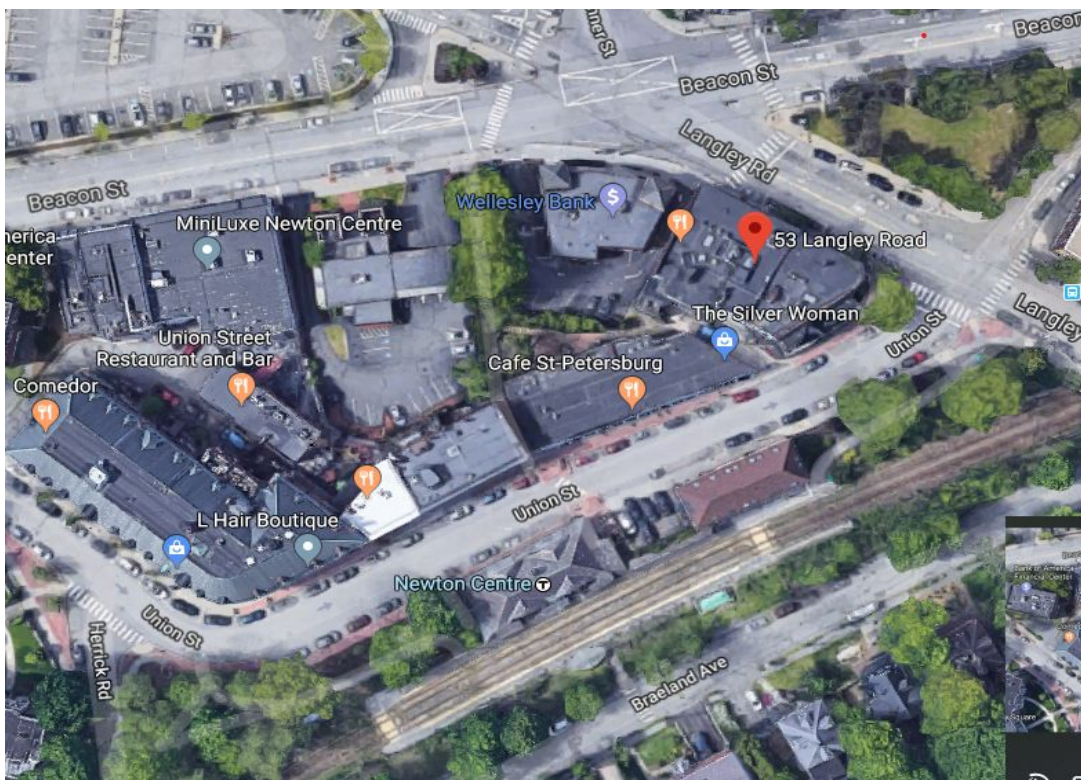

MAP, DIRECTIONS, & PARKING

53 Langley Road, Suite 350A, Newton Centre

We are conveniently located at 53 Langley road, in Newton Centre. Our location is across the street from the Newton Centre MBTA Green Line stop on the D line. If you are driving, Newton Centre has both on-street and parking lot options. The Beacon Street parking lot is across the street. We are located in suite 350A, which is accessible by taking the elevator to the 3rd floor where you will find us in the first suite on the right.