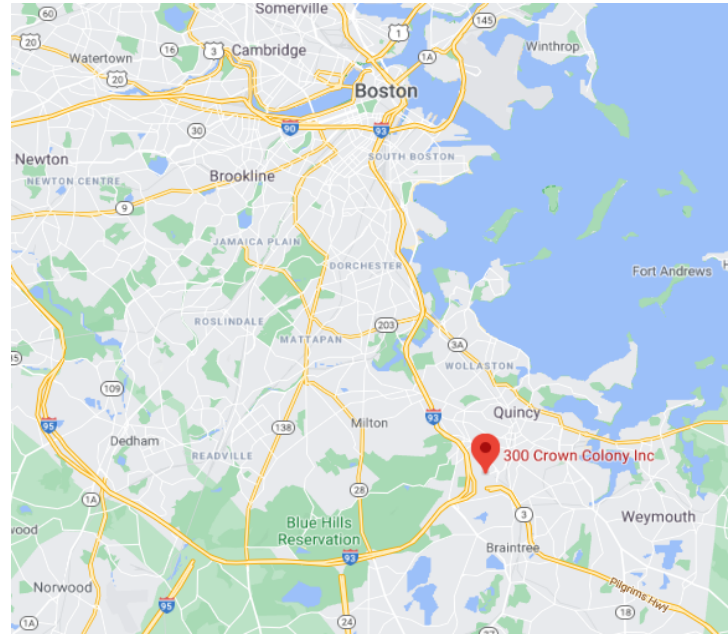

Quincy Location - Map, Directions and Parking Information

**300 Crown Colony Drive, Suite 106
Quincy, MA 02169**

Directions to the Office:

- We are located on the first floor of the professional office building located at 300 Crown Colony Drive.
- There are entrances at both the front and the rear of the building. We are located in the far, left side of the building if you enter from the front. Walk through the lobby, past the stairs and you will see our suite, #106.
- Parking is free and plentiful.
- We are 4/10 mile walk (approximately 8 minutes) from the MBTA Red Line Quincy Adams station.
- The building hosts a catered cafe with daily hot and cold dining options. There are also vending machines on site.